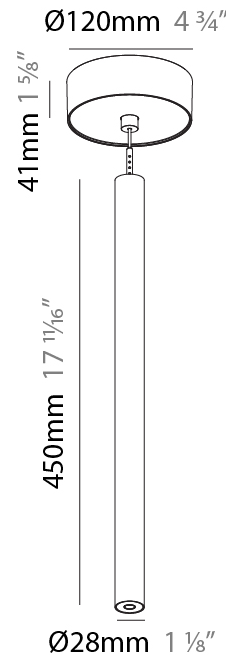

GENERAL

Series: Hangover
Subseries: Hangover Plug Monopoint Surface Canopy
Brand: Prolight
Division: Architectural
Mounting Type: Suspension
Mounting Location: Ceiling
Subcategory: Pendant

PHYSICAL

Shape: Cylinder
Diameter (mm): 28
Diameter (in): 1 1/8
Height (mm): 450
Height (in): 17 11/16
Max. Overall Height (mm): 2450
Max. Overall Height (in): 96 7/16
Light Distribution: Downlight
Weight (kg): 0.504
Weight (lbs): 1.11
Fixture Finish: [SSR / BKV / CWI / CRY / HAB / UFT / ITA / RUA / FTG / MYG / LOD / PUS / FRO / FUP / KIA / POP / BLS / SPG / MEY / GOH / GUM / CHC / COM / ABZ / JAG / OBR / MOS / ROR](#)
Fixture Material: Aluminum
Cable Details: [2000mm or 4000mm Black Cable](#)

ELECTRICAL

Lamp Type: LED (Zhaga Standard)
Input Wattage (W): 6.6
Total Output Wattage (W): 6
Dimming: Tri-Mode (Non-Dimming and Phase Dimming (120Vac only) and 0-10V Dimming)
Driver Included: Yes
Driver Location: External
Driver Type: Constant Current - Universal
Driver Class: Class 2
Housing: ENCP3 w/quick connect
Input Voltage (V): 120 - 277
Constant Current (MA): 500

LED

Number of LEDs: 1
Color Temperature (°K): [2700 / 3000 / 4000](#)
Max. Delivered Lumen (lm): 330 / 360 / 380
CRI: >90 CRI
Lamp Life (hrs): 50000
Upon Request: ***3500K available in minimum quantities (larger quantities upon request)

OPTICAL

Optic°: [24 / 32 / 34 / 55 / 58](#)

RATINGS AND CERTIFICATIONS

Certified By: Certified for North American Standards
IP rating: IP20